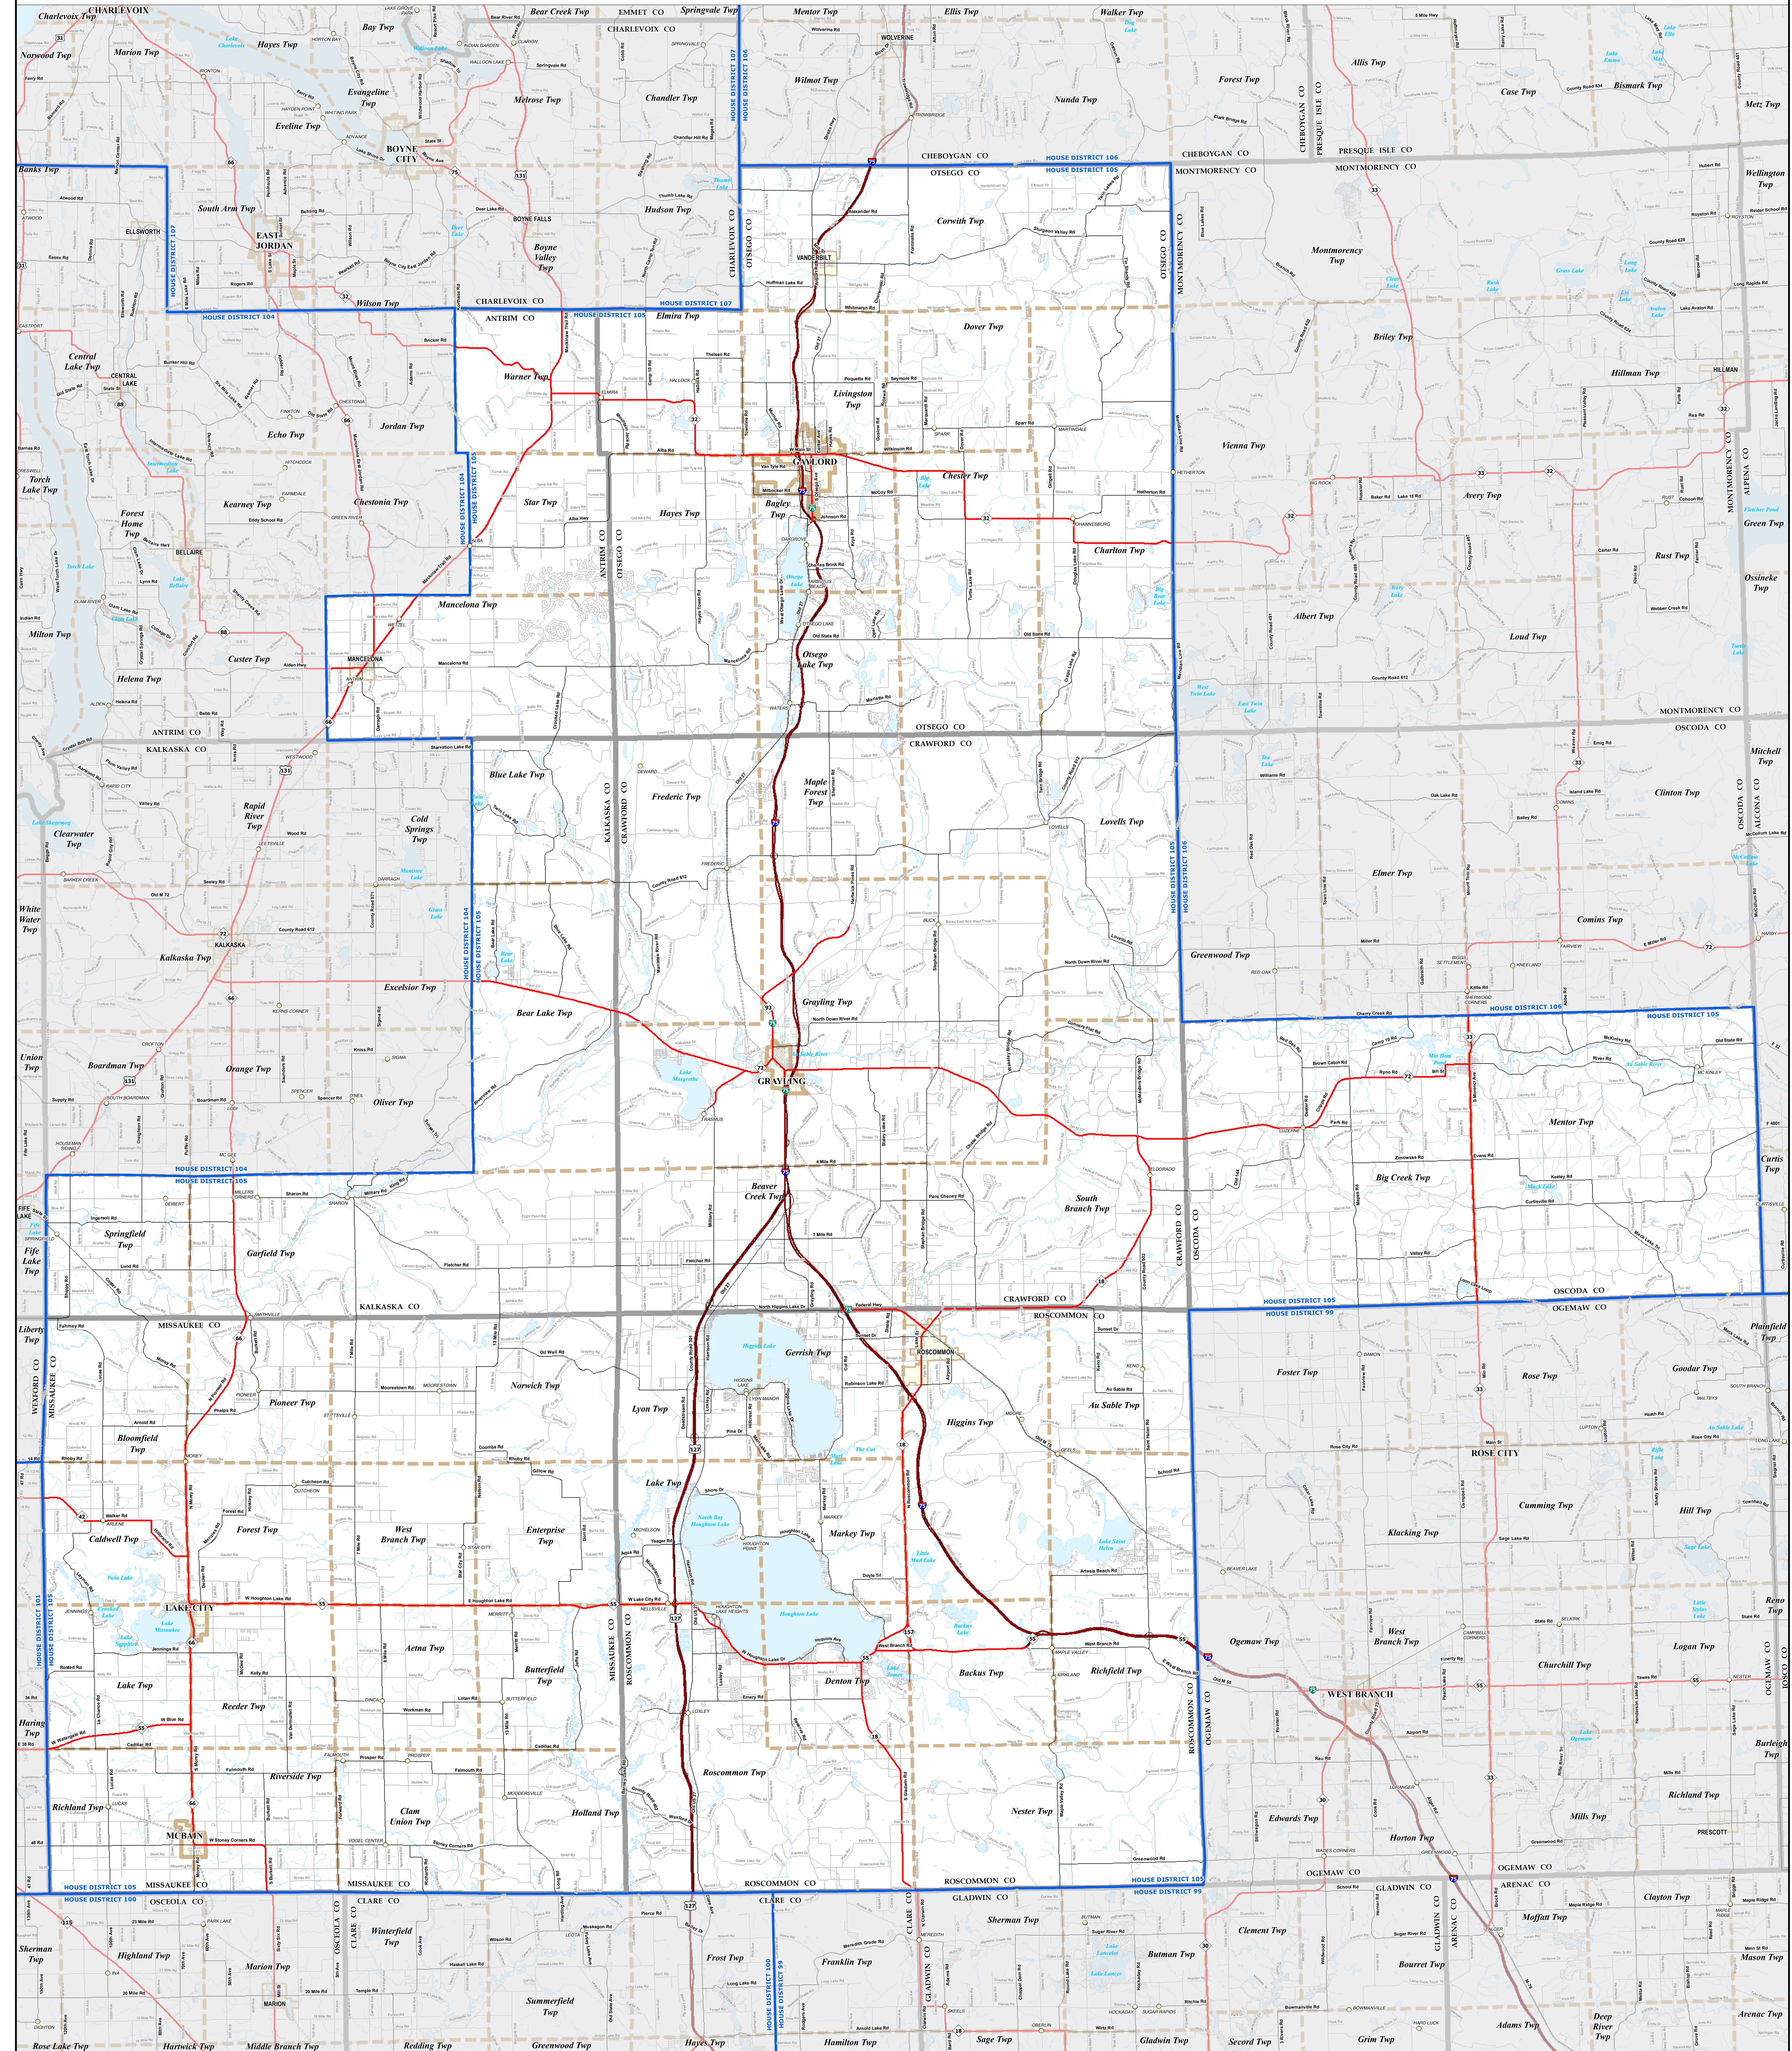

MICHIGAN STATE HOUSE DISTRICT 105

2021 Apportionment Plan

Legend			
	House District		Township
	City		Freeway
	Village		Highway
	Unincorporated Place		Railroad
	County		Water Feature
	State		River, Stream, or Drain
	Primary Road		Local Road